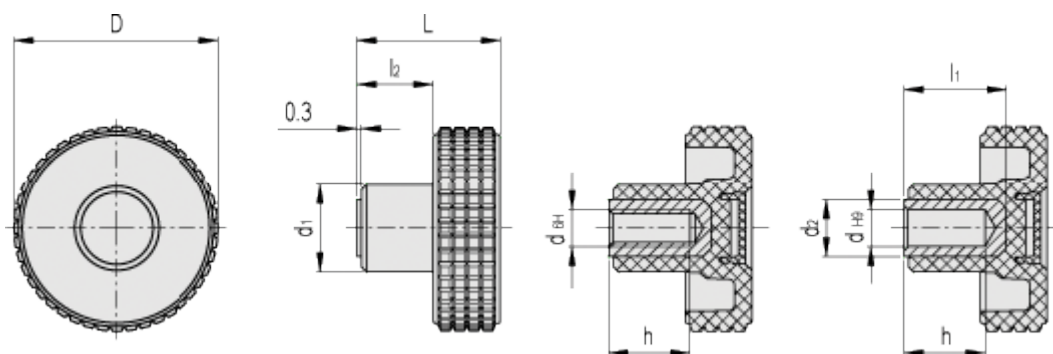

# Data Sheet

Article number: 23020345166

Description: E+G Fingregreb MBT.60-B-M12-C6, red centre cap

## Measures

D = 61

d1 = 23

d2 = -

dH6 = M12

dH9 = -

h = 20

L = 39

l1 = -

l2 = 18.5